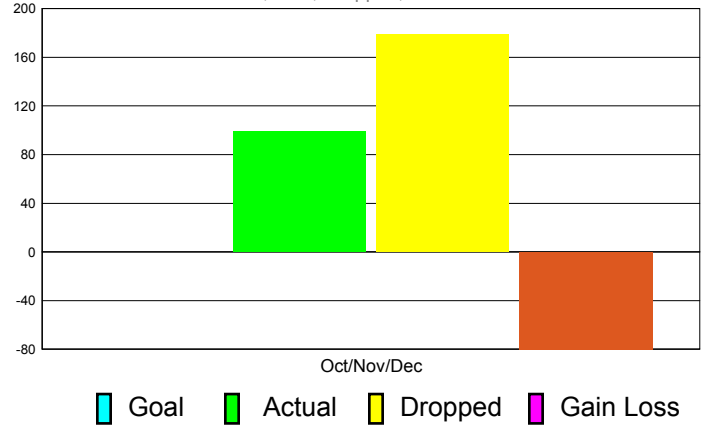

Membership Results 2011-2012

Goal, New, Dropped, Gain/Loss